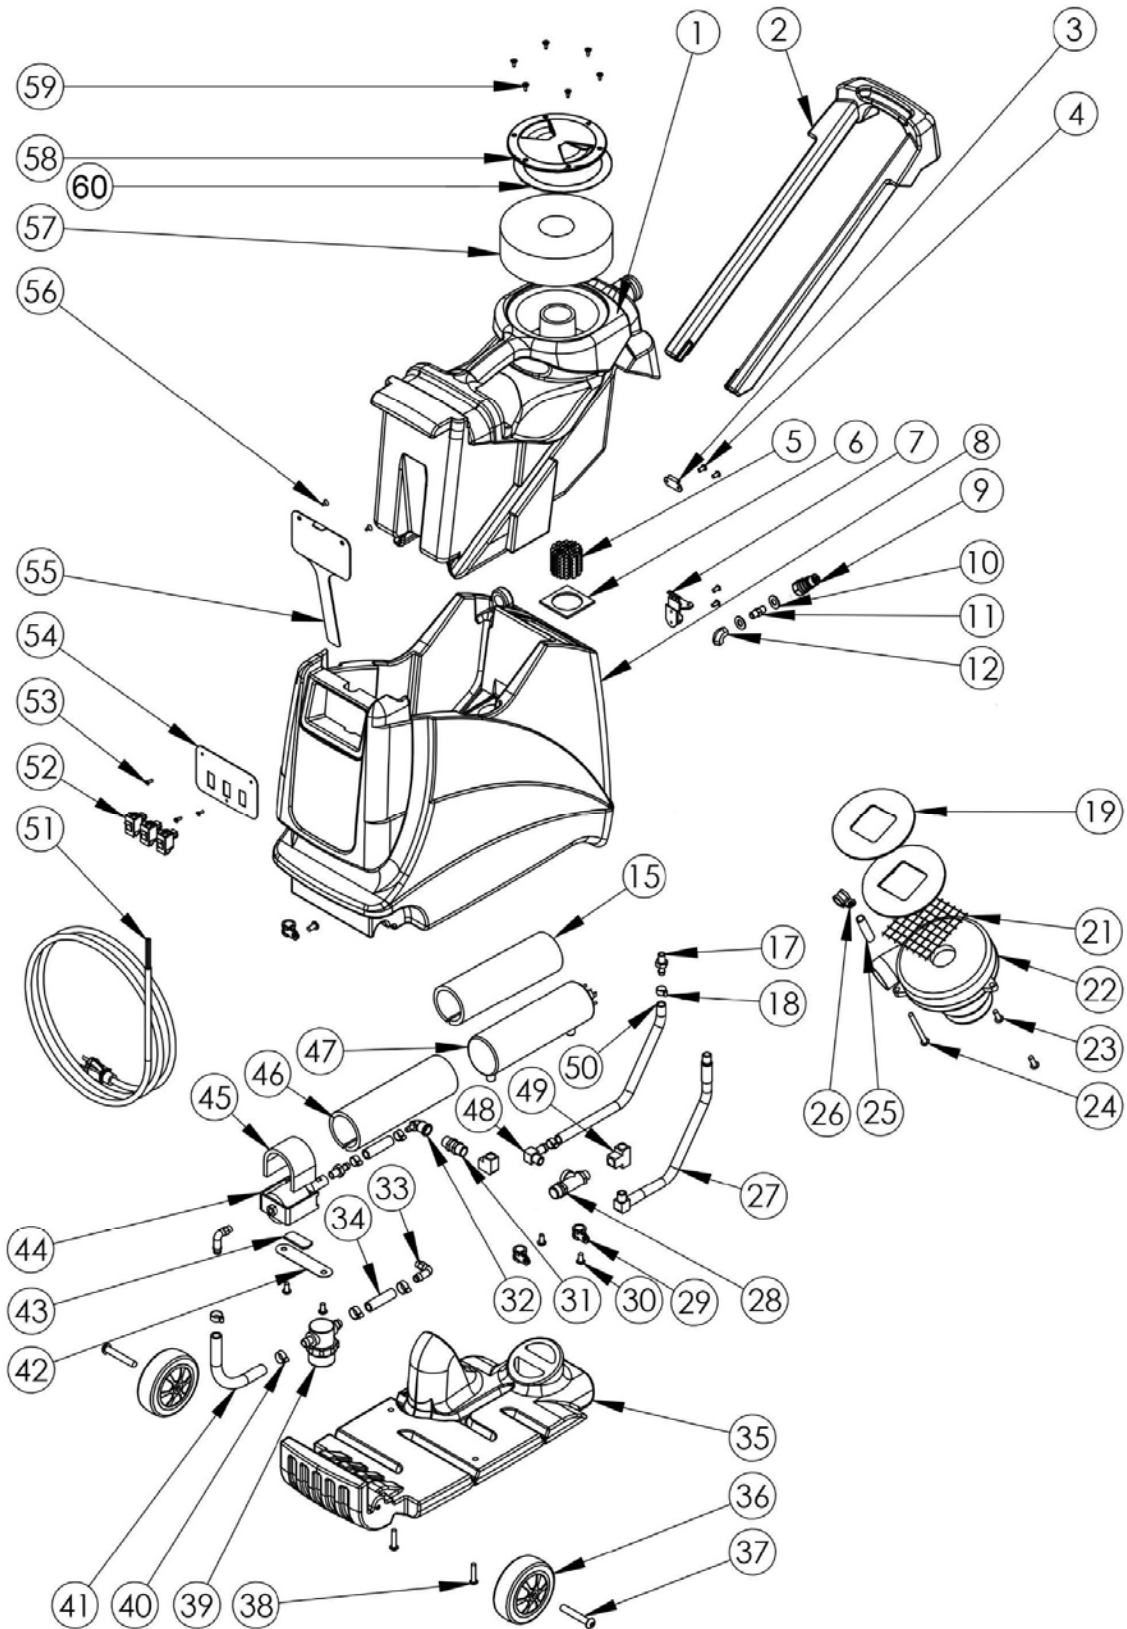

RALLY 55H PARTS BREAKDOWN

ALWAYS USE GENUINE NSS REPLACEMENT PARTS

<u>ITEM</u>	<u>PART NO.</u>	<u>DESCRIPTION</u>	<u>QTY</u>
1	4099071	TANK, RECOVERY, 3GAL, NSS GREEN	1
2	4099061	HANDLE, RALLY, SPOTTER, NSS GREEN	1
3	4098521	PLATE, KEEPER, ROTATING LATCH	1
4	9120070	6-32 x 3/8" ROUND HEAD PHILIPS MACHINE SCREW (PK10)	4
5	4099701	FILTER, VACUUM MOTOR, SPOTTER	1
6	4099691	GASKET, VACUUM MOTOR & TANK, SPOTTER	1
7	4098511	LATCH, ROTATING, BLACK	1
8	4099081	TANK, SOLUTION, 3GAL, BLACK	1
9	4098901	FITTING, 1/8 FNPT - MALE QUICK DISCONNECT	1
10	9122180	13/32 X 13/16 X .051 THICK WASHER (PK10)	2
11	4098941	FITTING, HEX NIPPLE, 1/8 MNPT	1
12	4096011	ELBOW, 90 DEGREE, 1/8 FNPT, BRASS	1
15	4099261	INSULATION, PRECUT, HEATER, SPOTTER	1
17	4098921	FITTING, 1/8 MPT - 1/4 HOSE BARB, STRAIGHT, BRASS	1
18	4098641	CLAMP, 33/64" OETIKER	2
19	4099691	GASKET, VACUUM MOTOR & TANK, SPOTTER, SET	2
21	4099531	SCREEN, INTAKE, VACUUM MOTOR, SPOTTER	1
22	4099401	MOTOR, VACUUM, 2 STAGE, 120 VOLT, 116392-00	1
	4098181	MOTOR, VACUUM, 2 STAGE, 240 VOLT	1
23	9121010	1/4 -20 X 3/4" TRUSS HEAD PHILIPS MACHINE SCREW (PK-5)	2
24	9121151	1/4 - 20 X 2-3/4" ROUND HEAD PHILIPS MACHINE SCREW (PK-5)	1
25	4098561	SPACER, 1/2 OD X 1/4 ID X 2-1/8 LONG, NYLON	1
26	4098651	CLAMP, 3/8" CUSHIONED	1
27	4098761	HOSE, 1/4 ID RED, 19-5/8 LONG, WITH FITTINGS	1
28	4099201	VALVE, 175 PSI SIDE RELIEF, 1/4 FNPT	1
29	4098651	CLAMP, 3/8" CUSHIONED	2
30	9120990	1/4-20 X 3/8" TRUSS HEAD PHILIPS MACHINE SCREW (PK-5)	4
31	4098911	VALVE, CHECK, INLINE, 1/4 MNPT	1
32	4098961	FITTING, 1/4 FNPT - 1/4 HOSE BARB, 90 DEGREE, BRASS	1
33	4098601	FITTING, 1/8 MPT - 3/8 HOSE BARB, 90 DEGREE, NYLON	2
34	4098781	HOSE, 3/8 CLEAR BRAIDED, 2-5/8" LONG	1
35	4099091	BASE, WHEEL, DIFFUSER, BLACK	1
36	4099771	WHEEL, 4" DIA, SPOTTER	2
37	9122034	3/8 - 16 X 2-1/4 BUTTON HEAD CAP SCREW (PK-5)	2
38	9121146	1/4-20 X 1-1/4 ROUND HEAD PHILIPS MACHINE SCREW (PK-2)	2
39	4099391	FILTER, INLINE, 3/8 HOSE BARB - 3/8 HOSE BARB	1
40	4098631	CLAMP, 17MM OETIKER	4
41	4098771	HOSE, 3/8 CLEAR BRAIDED, 4-7/8" LONG	1
42	4099541	STRAP, PUMP, SPOTTER	1
43	4099731	FOAM PAD, SMALL, 55 PSI PUMP, SPOTTER	1
44	4099381	PUMP, 55 PSI, SPOTTER, 120 VOLT	1
	4098191	PUMP, 55 PSI, SPOTTER, 240 VOLT	1
45	4099741	FOAM PAD, LARGE, 55 PSI PUMP, SPOTTER	1
46	4099751	SILICONE HEATER WRAP	1
47	4098301	HEATER ELEMENT, 240 VOLT	1
48	4098931	FITTING, 1/4 MNPT - 1/4 HOSE BARB, 90 DEGREE, BRASS	1
49	4096811	FITTING, TEE, 1/4 FNPT, BRASS	1
50	4098951	FITTING, FURRLE, 1/4 ID RED RUBBER HOSE	2
51	4099271	POWER CORD, 16-3 SJTW, 15 FEET	1
	4898721	CORD, SHUKO W/TWIST LOCK, 50 FEET LONG, 240 VOLT	1
52	4099281	SWITCH, ROCKER, CARLING 10-1019	2
53	9120070	6-32 X 3/8" ROUND HEAD PHILIPS MACHINE SCREW (PK10)	2
54	4099521	PANEL, SWITCH, SPOTTER	1
55	4099511	COVER, CONTROL PANEL, REAR, SPOTTER	1
56	9120069	6-32 X 3/8 FLAT HEAD PHILIPS MACHINE SCREW (PK-10)	2
57	4099681	FILTER, RECOVERY TANK, SPOTTER	1
58	4099781	LID, RECOVERY TANK, 4" DIA, CLEAR, SPOTTER	1