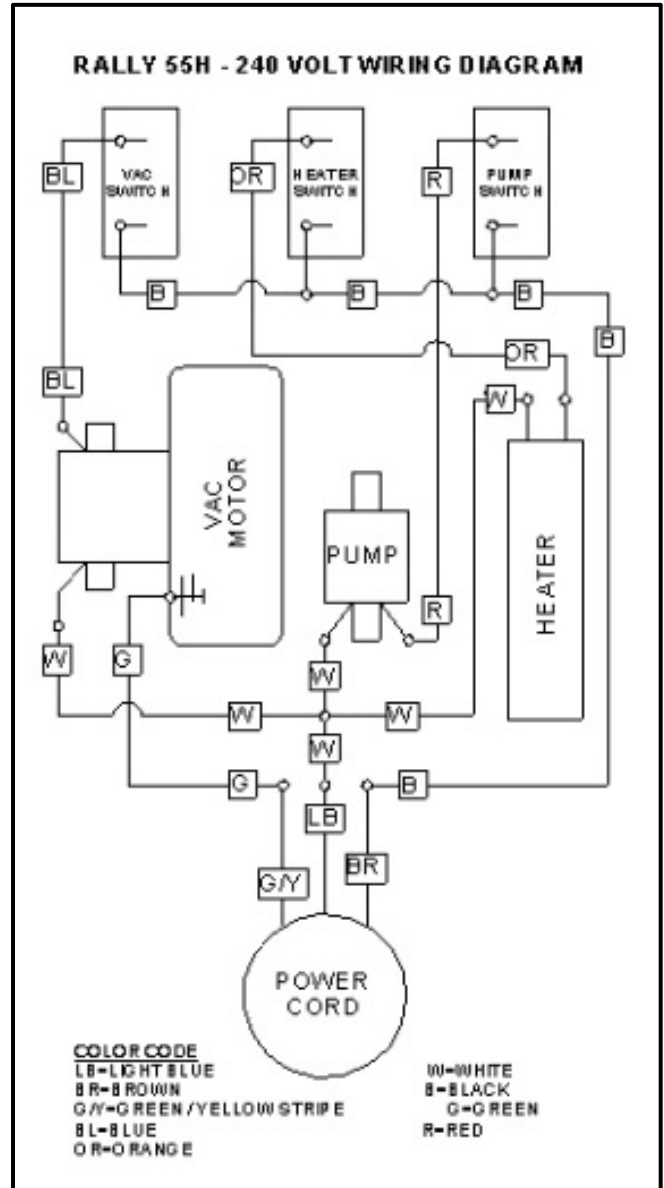

59	9120784	#10 X 1/2" OVAL HEAD PHILIPS SHEET METAL SCREW (PK-6)	2
60	4099761	GASKET, ACCESS PORT, SPOTTER	1
NS	4098481	VAC HOSE, 1.25 DIA X 8' LONG	1
NS	4098501	HOSE, 8', 300 PSI, 1/4 FEMALE QD X 1/8 FEMALE QD	1
NS	4098491	TOOL, DETAIL, 4" CLEAR HEAD	1

RALLY 55H - 120 VOLT & 240 VOLT WIRE DIAGRAMS

NSS® Enterprises, Inc.

3115 Frenchmens Road, Toledo, Ohio 43607

PHONE (419) 531-2121 FAX (419) 531-3761

mailus@nss.com

www.nss.com