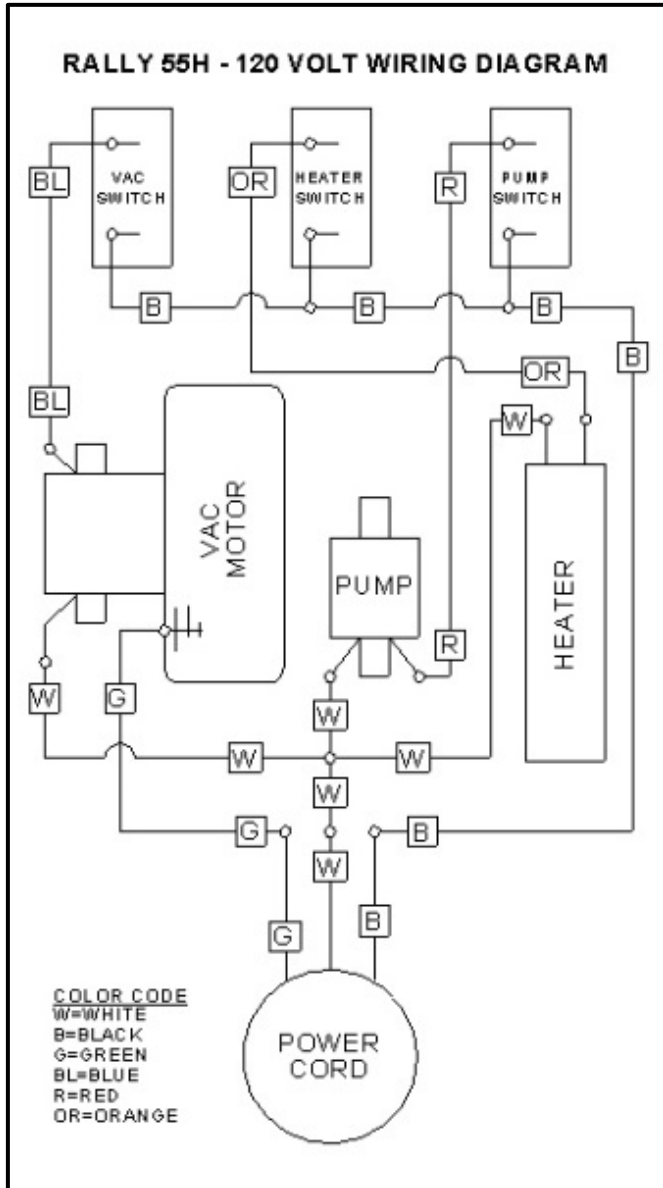

59	9120784	#10 X 1/2" OVAL HEAD PHILIPS SHEET METAL SCREW (PK-6)	2
60	4099761	GASKET, ACCESS PORT, SPOTTER	1
NS	4098481	VAC HOSE, 1.25 DIA X 8' LONG	1
NS	4098501	HOSE, 8', 300 PSI, 1/4 FEMALE QD X 1/8 FEMALE QD	1
NS	4098491	TOOL, DETAIL, 4" CLEAR HEAD	1

RALLY 55H - 120 VOLT & 240 VOLT WIRE DIAGRAMS

NSS® Enterprises, Inc.

3115 Frenchmens Road, Toledo, Ohio 43607

PHONE (419) 531-2121 FAX (419) 531-3761

mailus@nss.com

www.nss.com