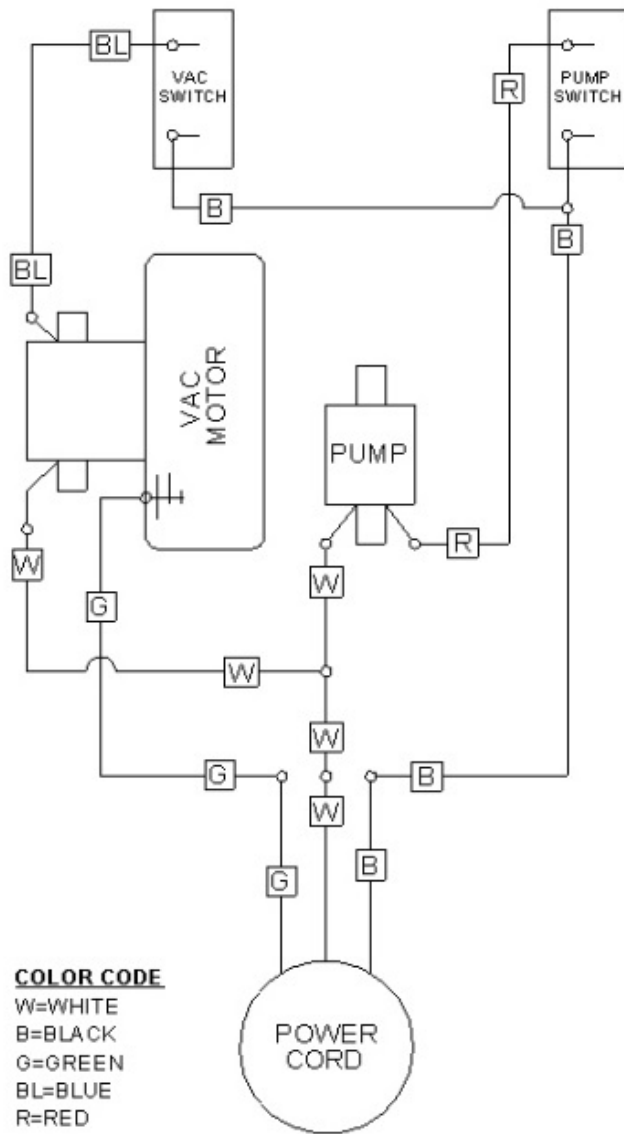

RALLY 55 – 120 VOLT & 240 VOLT WIRE DIAGRAMS

RALLY 55 - 120 VOLT WIRING DIAGRAM