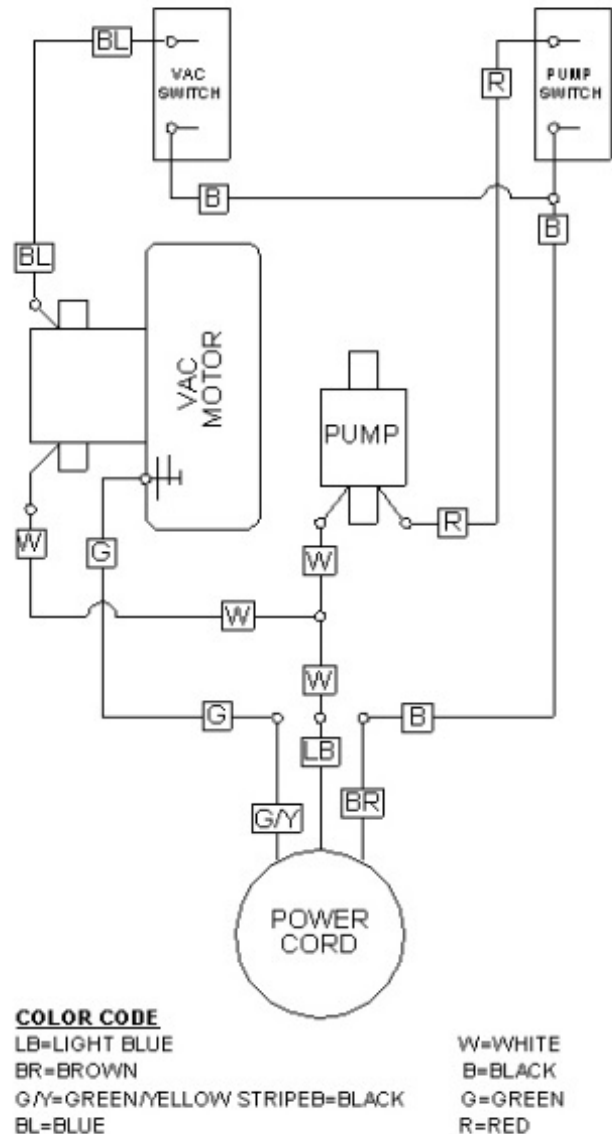

RALLY 55 - 240 VOLT WIRING DIAGRAM

NSS® Enterprises, Inc.

3115 Frenchmens Road, Toledo, Ohio 43607
PHONE (419) 531-2121 FAX (419) 531-3761
mailus@nss.com www.nss.com