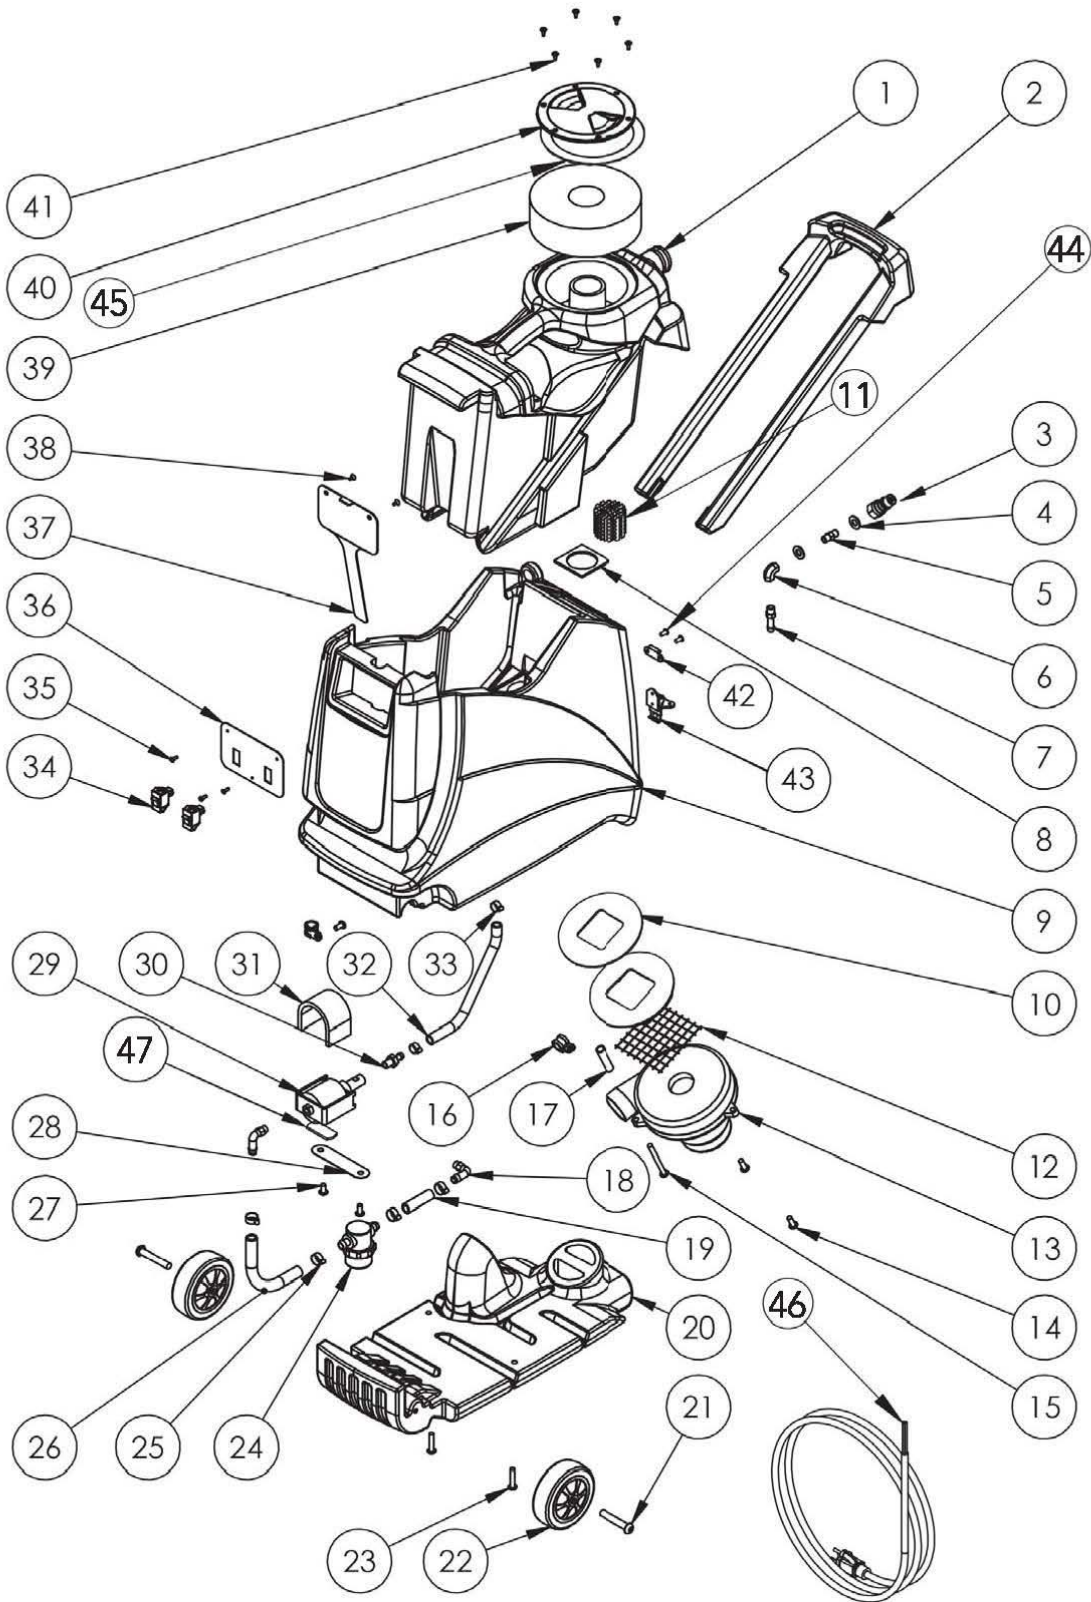

## RALLY 55 PARTS LIST

<u>ITEM</u>	<u>PART NO.</u>	<u>DESCRIPTION</u>	<u>QTY</u>
1	4099071	TANK, RECOVERY, 3GAL, NSS GREEN	1
2	4099061	HANDLE, RALLY, SPOTTER, NSS GREEN	1
3	4098901	FITTING, 1/8 FNPT - MALE QUICK DISCONNECT, BRASS	1
4	9122180	13/32 X 13/16 X .051 THICK WASHER (PK10)	2
5	4098941	FITTING, HEX NIPPLE, 1/8 MNPT, BRASS	1
6	4096011	FITTING, ELBOW, 90 DEGREE, 1/8 FNPT, BRASS	2
7	4098621	FITTING, 1/8 MNPT - 1/4 BARB, STRAIGHT, NYLON	1
8	4099691	GASKET, VAC MOTOR & TANK, SPOTTER	1
9	4099081	TANK, SOLUTION, 3GAL, BLACK	1
10	4099691	GASKET, VAC MOTOR & TANK, SPOTTER	2
11	4099701	FILTER, VAC MOTOR, SPOTTER	1
12	4099531	SCREEN, INTAKE, VAC MOTOR, SPOTER	1
13	4099401	MOTOR, VACUUM, 2STAG, 120V, 116392-00	1
	4098181	MOTOR, VACUUM, 2STAG, 240V	1
14	9121010	1/4-20 X 3/4" TRUSS HEAD PHILIPS (PK-5)	2
15	9121151	1/4-20 X 2-3/4" ROUND HEAD PHILIPS M/S (PK-5)	1
16	4098651	CLAMP, 3/8" CUSHIONED	2
17	4098561	SPACER, 1/2 OD X 1/4 ID X 2-1/8, NYLON	1
18	4098601	FITTING, 1/8 MNPT - 3/8 BARB, 90 DEGREE, NYLON	2
19	4098781	HOSE, 3/8 CLEAR BRAIDED, 2-5/8" LONG	1
20	4099091	BASE, WHEEL, DIFFUSER, BLACK	1
21	9122034	3/8-16 X 2-1/4 BUTTON HEAD CAP SCREW (PK-5)	2
22	4099771	WHEEL, 4" DIA, SPOTTER	2
23	9121146	1/4-20 X 1-1/4 ROUND HEAD PHILIPS (PK-2)	2
24	4099391	FILTER, INLINE, 3/8 HOSE BARB - 3/8 HOSE BARB	1
25	4098631	CLAMP, 17MM OETIKER	4
26	4098771	HOSE, 3/8 CLEAR BRAIDED, 4-7/8" LONG	1
27	9120990	1/4-20 X 3/8" TRUSS HEAD PHILIPS (PK-5)	0
28	4099541	STRAP, PUMP, SPOTTER	1
29	4099381	PUMP, 55PSI, SPOTTER, 120V	1
	4098191	PUMP, 55PSI, SPOTTER, 240V	1
30	4098611	FITTING, 1/4 MNPT - 1/4 HOSE BARB, 90 DEGREE, NYLON	1
31	4099741	FOAM PAD, 55PSI PUMP, SPOTTER	1
32	4098861	HOSE, 1/4" CLEAR BRAIDED	1
33	4098641	CLAMP, 33/64" OETIKER	2
34	4099281	SWITCH, ROCKER, CARLING 10-1019	2
35	9120070	6-32 X 3/8" ROUND HEAD PHILIPS MACHINE SCREW (PK-10)	2
36	4099521	PANEL, SWITCH, SPOTTER	2
37	4099511	COVER, CONTROL PANEL, REAR, SPOTTER	1
38	9120069	6-32 X 3/8 FLAT HEAD PHILIPS MACHINE SCREW (PK-10)	2
39	4099681	FILTER, RECOVERY TANK, SPOTTER	1
40	4099781	LID, RECOVERY, 4" DIA, CLEAR, SPOTTER	1
41	9120784	#10 X 1/2" OVAL HEAD PHILIPS SHEET METAL SCREW (PK-6)	6
42	4098521	PLATE, KEEPER, ROTATING LATCH, BLACK	1
43	4098511	LATCH, ROTATING, BLACK	1
44	9120070	6-32 X 3/8" ROUND HEAD PHILIPS MACHINE SCREW (PK10)	4
45	4099761	GASKET, ACCESS PORT, SPOTTER	1
46	4099271	POWER CORD, 16-3SJTW, 15 FEET 120 VOLT	1
	4898721	CORD, SHUKO W/TWIST LOCK, 50 FEET LONG, 240 VOLT	1
47	4099731	FOAM PAD, PUMP, SPOTTER	1
NS	4098481	VAC HOSE, 1.25 DIA X 8' LONG	1
NS	4098501	HOSE, 8', 300 PSI, 1/4 FEMALE QD X 1/8 FEMALE QD	1
NS	4098491	TOOL, DETAIL, 4" CLEAR HEAD	1