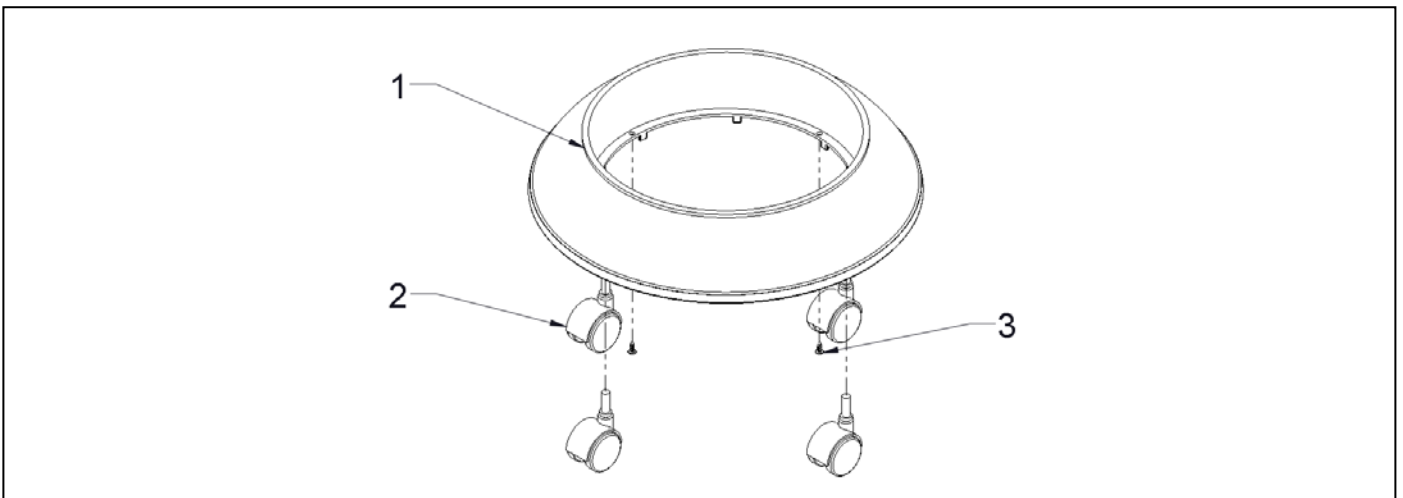

ALPHA 4 TRANSPORT ASSEMBLY