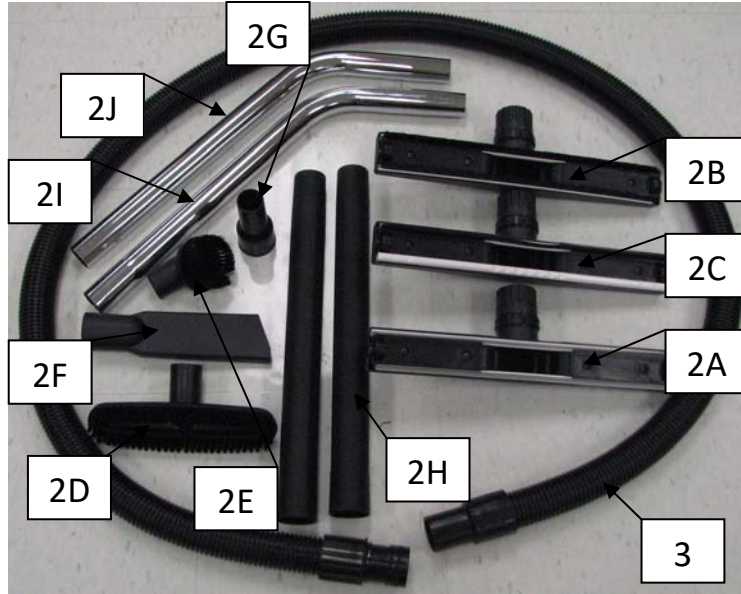

ALPHA 8, 16, & 24 TOOL KIT

<u>ITEM</u>	<u>PART NO.</u>	<u>DESCRIPTION</u>	<u>QTY</u>
2	3098290	ALL PURPOSE TOOL KIT WITHOUT HOSE – INCLUDES:	1
2A	5797011	15" SQUEEGEE WITH WHEELS	1
2B	5797021	15" DRY FLOOR TOOL	1
2C	5797031	15" CARPET TOOL	1
2D	5790301	7" BRUSH WALL TOOL	1
2E	5790111	2-1/2" ROUND BRUSH	1
2F	5790291	CREVICE TOOL	1
2G	5790311	ADAPTOR	1
2H	5790321	PLASTIC TUBE	2
2I	5790471	LOWER WAND	1
2J	5790481	UPPER WAND	1
3	5797061	8' HOSE (NOT INCLUDED WITH KIT)	1