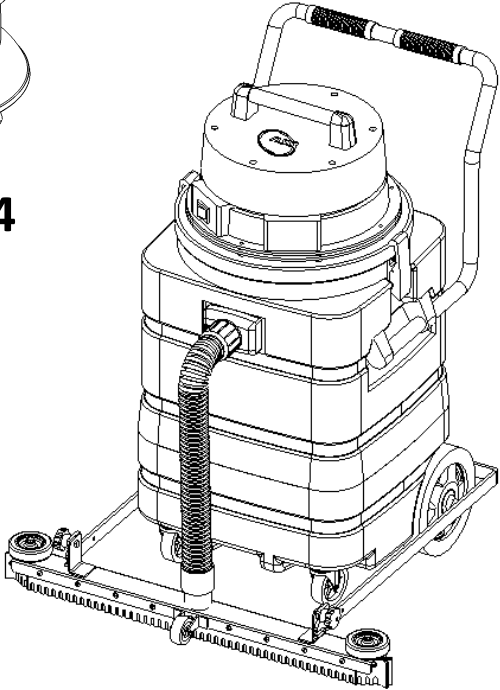

ALPHA 16

ALPHA 24 FMS