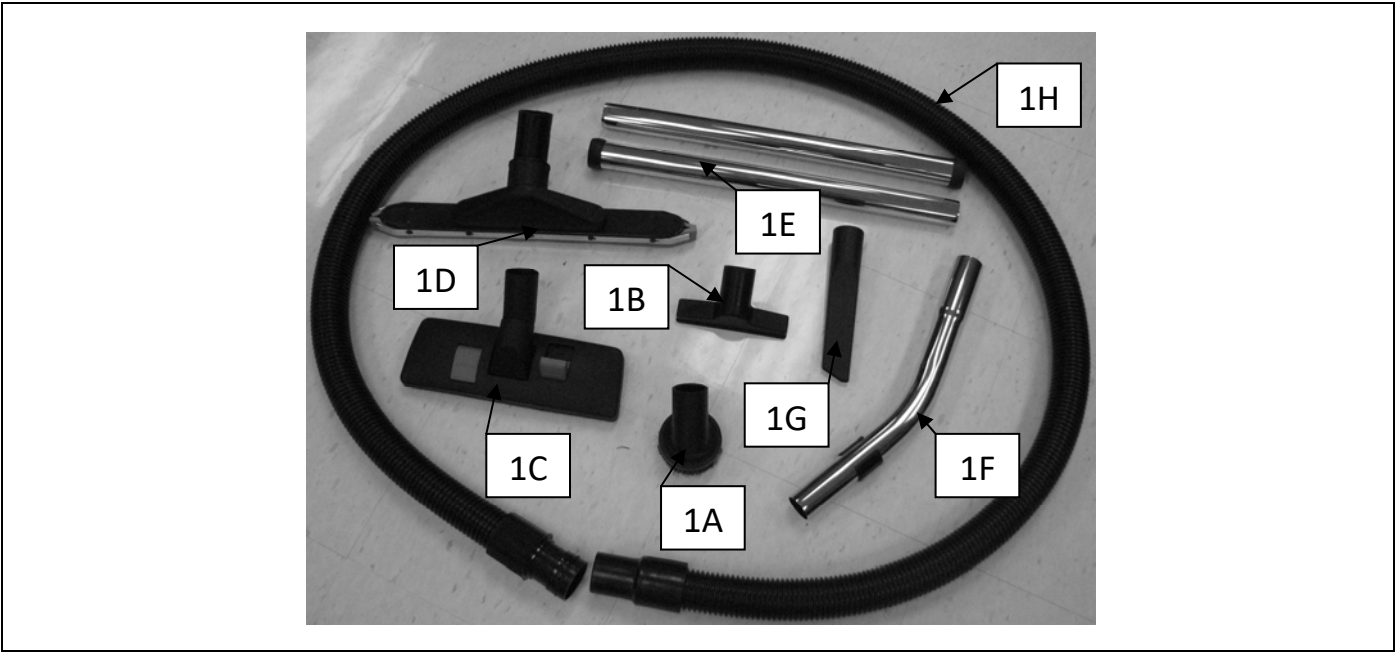

ALPHA 4 TOOL KIT

<u>ITEM</u>	<u>PART NO.</u>	<u>DESCRIPTION</u>	<u>QTY</u>
1	5790081	ALPHA 4 HOSE & TOOL KIT – INCLUDES:	1
1A	5790111	2-1/2" ROUND BRUSH	1
1B	5790171	5-3/4" UPHOLSTERY TOOL	1
1C	5790131	CARPET/BARE FLOOR TOOL	1
1D	5797211	17" SQUEEGEE TOOL	1
1E	5797281	STRAIGHT STEEL TUBE	2
1F	5797191	1-1/2" CURVED WAND	1
1G	5790121	CREVICE TOOL	1
1H	5797061	8' HOSE	1