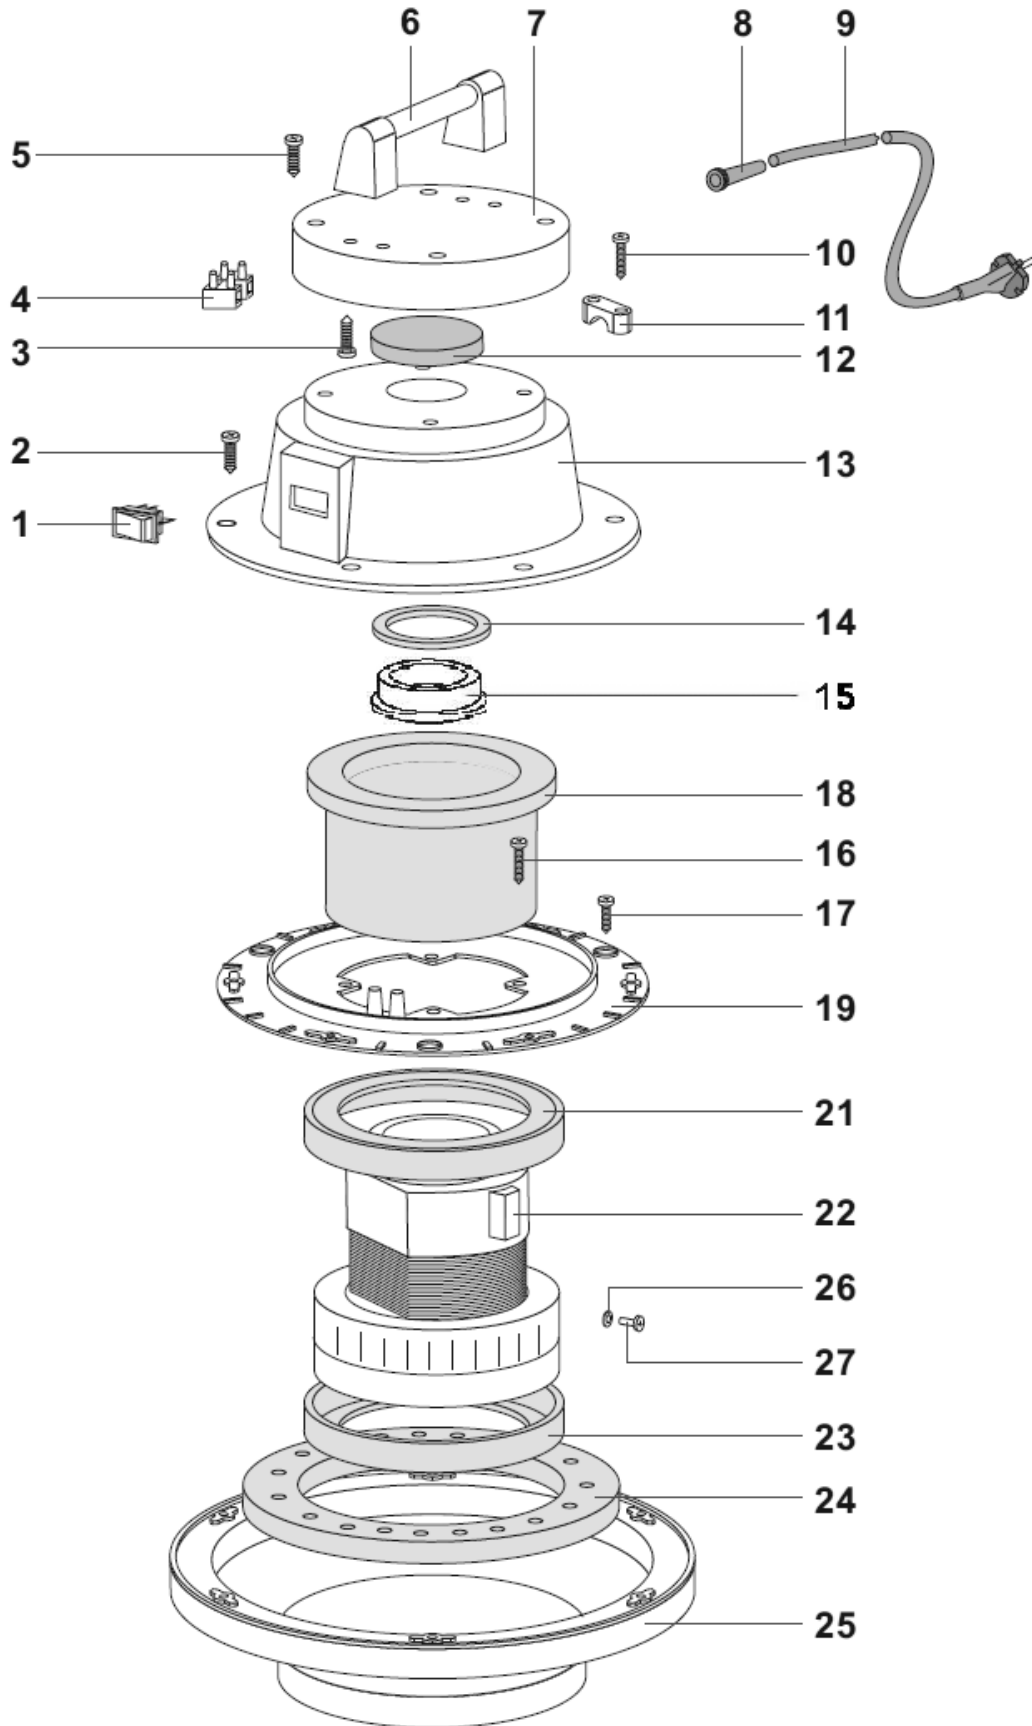

**PARTS LIST**  
**ALPHA WET-DRY VACUUMS**  
**ORIGINAL INSTRUCTIONS**

**ALPHA 8**

**ALPHA 16**

**ALPHA 4**

**ALPHA 24**

**ALPHA 24 FMS**

## **ALPHA 4 MOTOR ASSEMBLY**

<b><u>ITEM</u></b>	<b><u>PART NO.</u></b>	<b><u>DESCRIPTION</u></b>	<b><u>QTY</u></b>
1	5791411	SWITCH	1
2	5791441	SCREW – SELF TAP M5 X 20	6
3	5791441	SCREW – SELF TAP M5 X 20	4
4	5797571	WIRE TERMINAL	1
5	5791451	SCREW – SELF TAP M5 X 30	5
6	5791481	LIFT HANDLE ASSEMBLY	1
7	5791011	TOP COVER	1
8	5791771	RUBBER STRAIN RELIEF – 120V	1
8	5791021	RUBBER STRAIN RELIEF – 240V	1
9	5794001	CORD 16-3 SJTW 50'	1
9	5793231	CORD, 240V	1
10	5791441	SCREW – SELF TAP M5 X 20	2
11	5791041	CORD CLAMP	1
12	5791731	FILTER MTP/65	1
13	5791951	LOWER COVER	1
14	5791741	WASHER H8 D85 X 65	1
15	5790261	PLASTIC RING FOR MOTOR – 240V ONLY	1
16	5791441	SCREW – SELF TAP M5 X 20	4
17	5797161	SCREW – SELF TAP M5 X 14	2
18	5791711	FOAM FILTER	1
19	5791881	MOTOR MOUNT PLATE	1
21	5791721	“L” GASKET	1
22	5797561	VAC MOTOR – 120V	1
22	5793221	VAC MOTOR – 240V	1
23	5791721	“L” GASKET	1
24	5791691	WASHER MTP – 65MM – 230 X 145	1
25	5791901	BASE – 300 WITH GASKET	1
26	5792651	EXTERNAL STAR LOCK WASHER – 120V ONLY	1
27	5792551	SCREW – M4 X 8 – 120V ONLY	1
	3491831	DECAL, ALPHA 4	1
	3491681	DECAL, SMALL, NSS	1

### ***ALPHA 4 FILTER ASSEMBLY***

<b><u>ITEM</u></b>	<b><u>PART NO.</u></b>	<b><u>DESCRIPTION</u></b>	<b><u>QTY</u></b>
1	5790871	PLASTIC SLEEVE	4
2	5791641	SCREW – SELF TAP M5 X 25	4
3	5792181	FLOAT HOUSING	1
4	5792239	FLOAT	1
5	5798021	FILTER RING	1
6	5790861	POLYESTER FILTER	1
7	5790851	LOWER BASKET	1

### ***ALPHA 4 TANK ASSEMBLY***

<b><u>ITEM</u></b>	<b><u>PART NO.</u></b>	<b><u>DESCRIPTION</u></b>	<b><u>QTY</u></b>
1	5798151	TANK – ALPHA 4	1
2	5791621	POP RIVET - 5 X 19	4
3	5792531	LID CLAMP	2
4	5791451	SCREW – SELF TAP M5 X 30	4
5	5796021	INTAKE GASKET	1
6	5796551	INTAKE SUPPORT	1
7	5793381	INTAKE DEFLECTOR	1
8	5796031	PLASTIC INTAKE COMPLETE	1