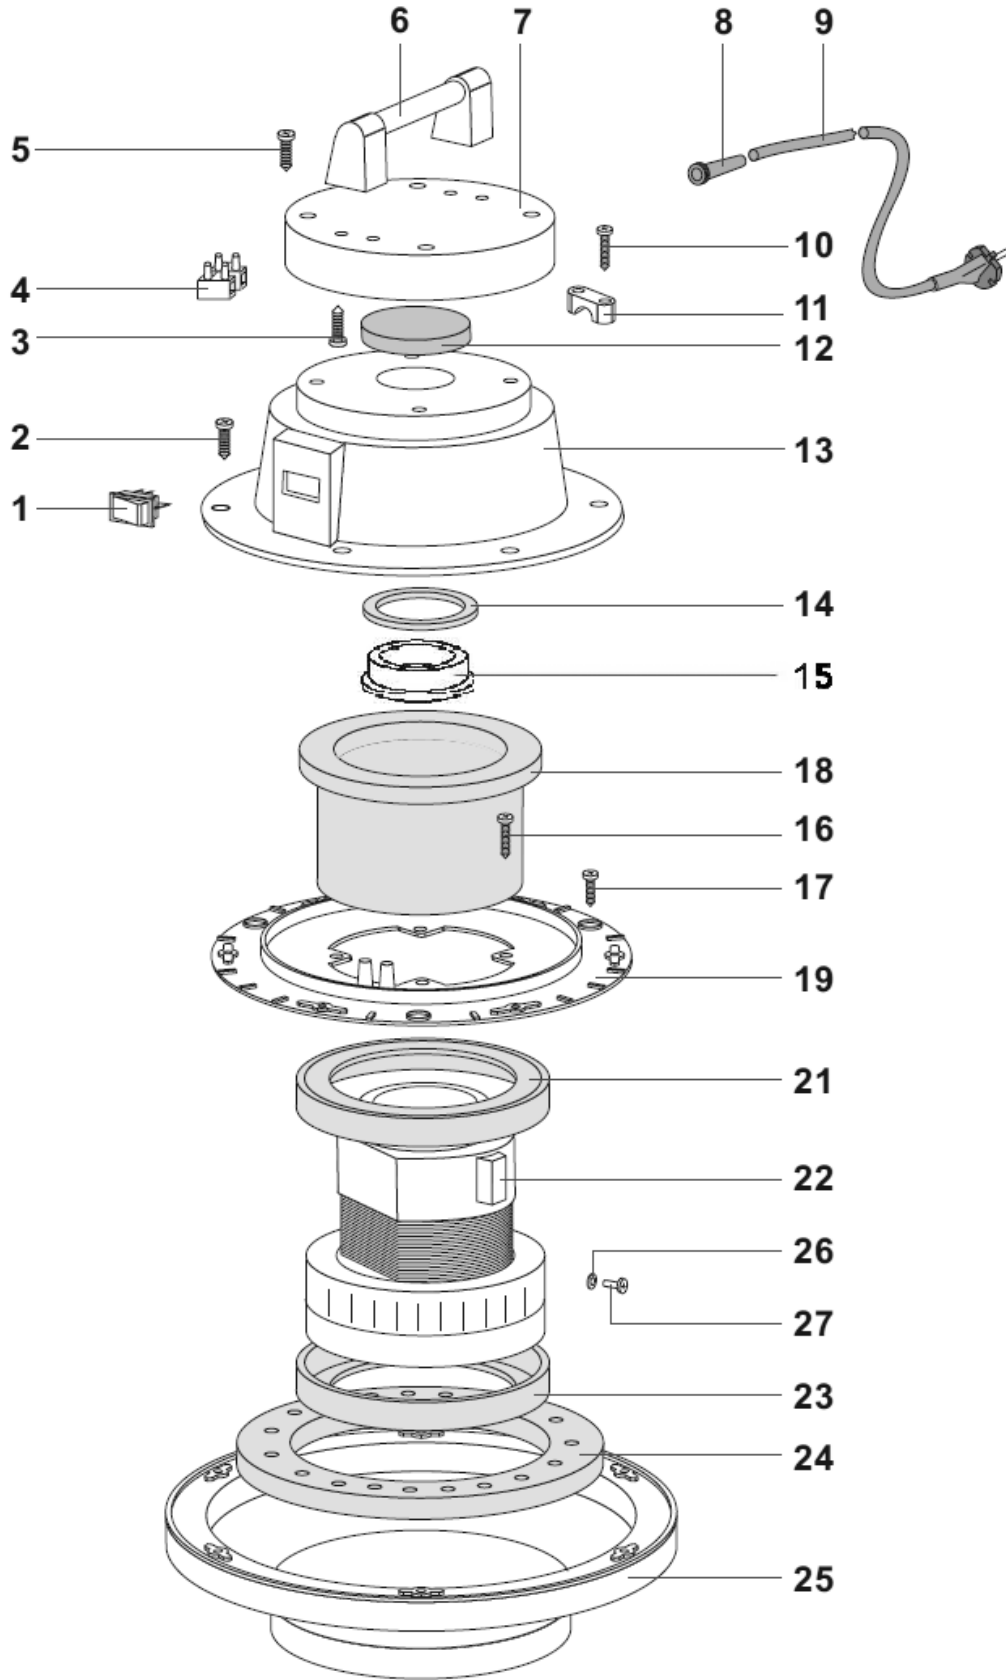

ALPHA 8 MOTOR ASSEMBLY

<u>ITEM</u>	<u>PART NO.</u>	<u>DESCRIPTION</u>	<u>QTY</u>
1	5791411	SWITCH	1
2	5791441	SCREW - SELF TAP 5 X 20	6
3	5791441	SCREW - SELF TAP 5 X 20	4
4	5797571	WIRE TERMINAL	1
5	5791451	SCREW - SELF TAP 5 X 30	4
6	5791481	LIFT HANDLE ASSEMBLY	1
7	5791011	TOP COVER	1
8	5791771	RUBBER STRAIN RELIEF – 120V	1
8	5791021	RUBBER STRAIN RELIEF – 240V	1
9	5794001	CORD 16-3 SJTW 50'	1
9	5793231	CORD – 240V	1
10	5791441	SCREW - SELF TAP 5 X 20	2
11	5791041	CORD CLAMP	1
12	5791731	FILTER MTP/65	1
13	5791951	LOWER COVER	1
14	5791741	WASHER H8 D85 X 65	1
15	5790261	PLASTIC RING FOR MOTOR – 240V ONLY	1
16	5791441	SCREW - SELF TAP 5 X 20	4
17	5797161	SCREW – SELF TAP M5 X 14	2
18	5791711	FOAM FILTER	1
19	5791881	MOTOR SEPARATOR	1
21	5791721	“L” GASKET	1
22	5797561	VAC MOTOR – 120V	1
22	5793221	VAC MOTOR – 240V	1
23	5791721	“L” GASKET	1
24	5791691	WASHER MTP – 65MM – 230 X 145	1
25	5791811	BASE 500 WITH GASKET	1
26	5792651	EXTERNAL STAR LOCK WASHER – 120V ONLY	1
27	5792551	SCREW - M4X8 – 120V ONLY	1
	3491841	DECAL, ALPHA 8	1
	3491681	DECAL, SMALL, NSS	1

ALPHA 8 MOTOR ASSEMBLY