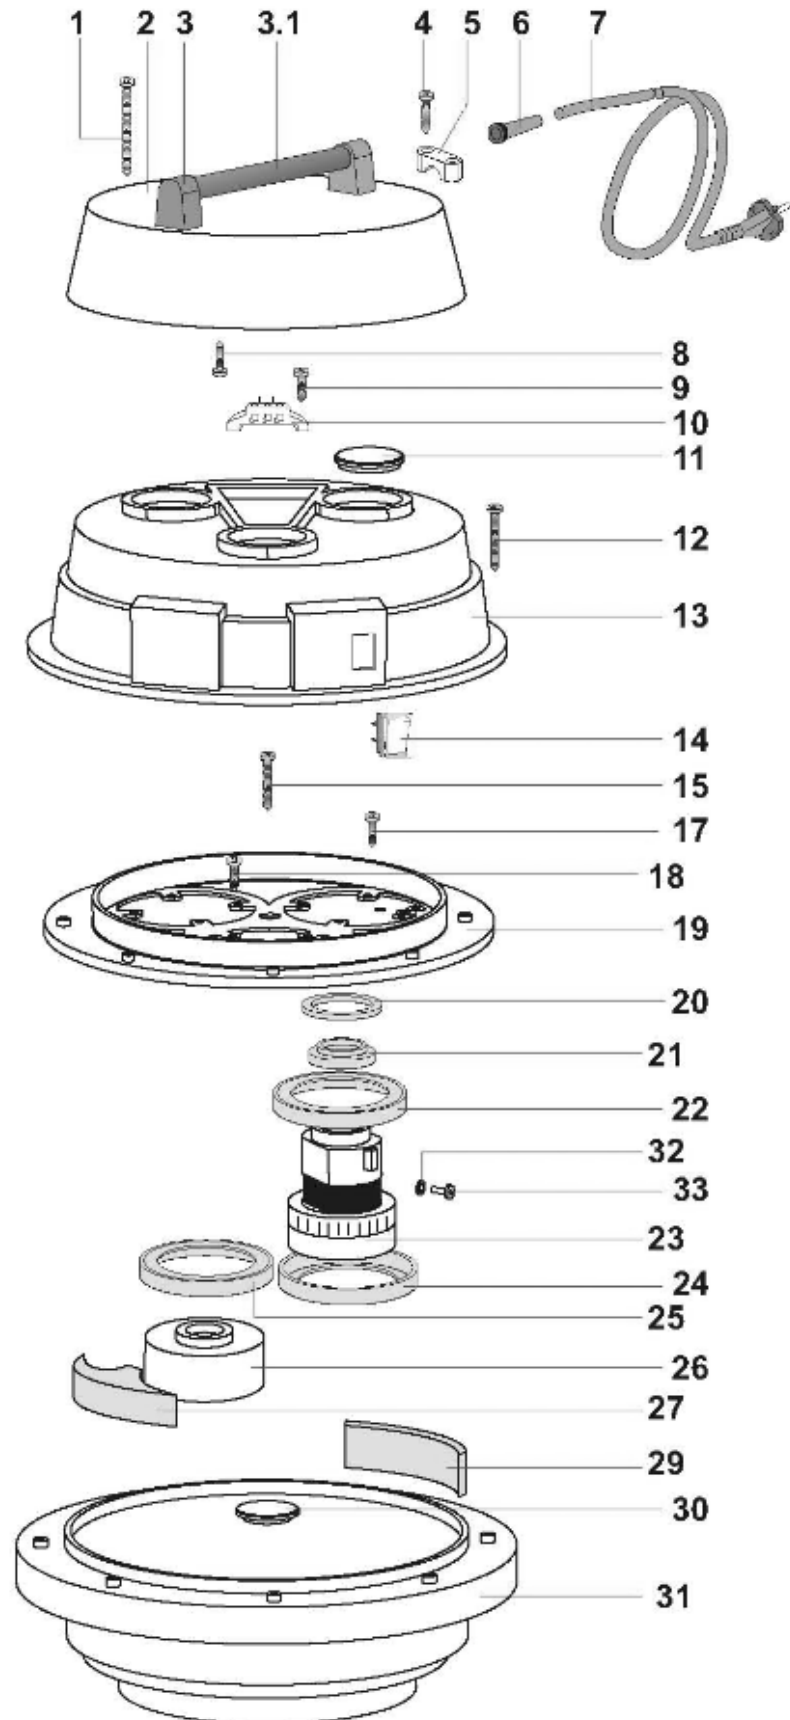

ALPHA 24 MOTOR ASSEMBLY

<u>ITEM</u>	<u>PART NO.</u>	<u>DESCRIPTION</u>	<u>QTY</u>
1	5792461	SCREW – SELF TAP M5.2 X 50	6
2	5790531	TOP MOTOR COVER	1
3	5791461	TRANSPORT HANDLE BRACKET	1
3.1	5792471	HANDLE TUBE	1
4	5791441	SCREW – SELF TAP M5 X 20	2
5	5791041	CORD CLAMP	1
6	5791771	RUBBER STRAIN RELIEF – 120V	1
6	5791021	RUBBER STRAIN RELIEF – 240V	1
7	5794001	POWER CORD – 120V	1
7	5793231	POWER CORD – 240V	1
8	5791441	SCREW – SELF TAP M5 X 20	4
9	5797161	SCREW – SELF TAP M5 X 14	2
10	5797571	WIRE TERMINAL	1
11	5791861	COVERING CUP	2
12	5792631	SCREW – SELF TAP M5 X 35	8
13	5797551	LOWER MOTOR COVER	1
14	5791411	SWITCH – UD	1
15	5791451	SCREW – SELF TAP M5 X 30	1
17	5792611	SCREW – SELF TAP M5 X 25	4
18	5792611	SCREW – SELF TAP M5 X 25	8
19	5791791	MOTOR SEPARATOR	1
20	5791741	WASHER H8 D85 X 65	1
21	5790261	PLASTIC RING FOR MOTOR – 240V ONLY	1
22	5791721	“L” GASKET	1
23	5797561	VAC MOTOR – 120V	1
23	5793221	VAC MOTOR – 240V	1
24	5791721	“L” GASKET	1
25	5791721	“L” GASKET	2
26	5791871	CAP	2
27	5792311	UPPER TRIANGULAR SPACER	3
29	5790901	GASKET – 50 X 10 X 125	3
30	5791611	BASE CUP	2
31	5790651	LID	1
32	5792651	EXTERNAL STAR WASHER – 120V ONLY	1
33	5792551	SCREW – M4 X 8 UNI 7989 – 120V ONLY	1
	3491861	DECAL, ALPHA 24	1
	3491691	DECAL, LARGE, NSS	1

ALPHA 24 MOTOR ASSEMBLY