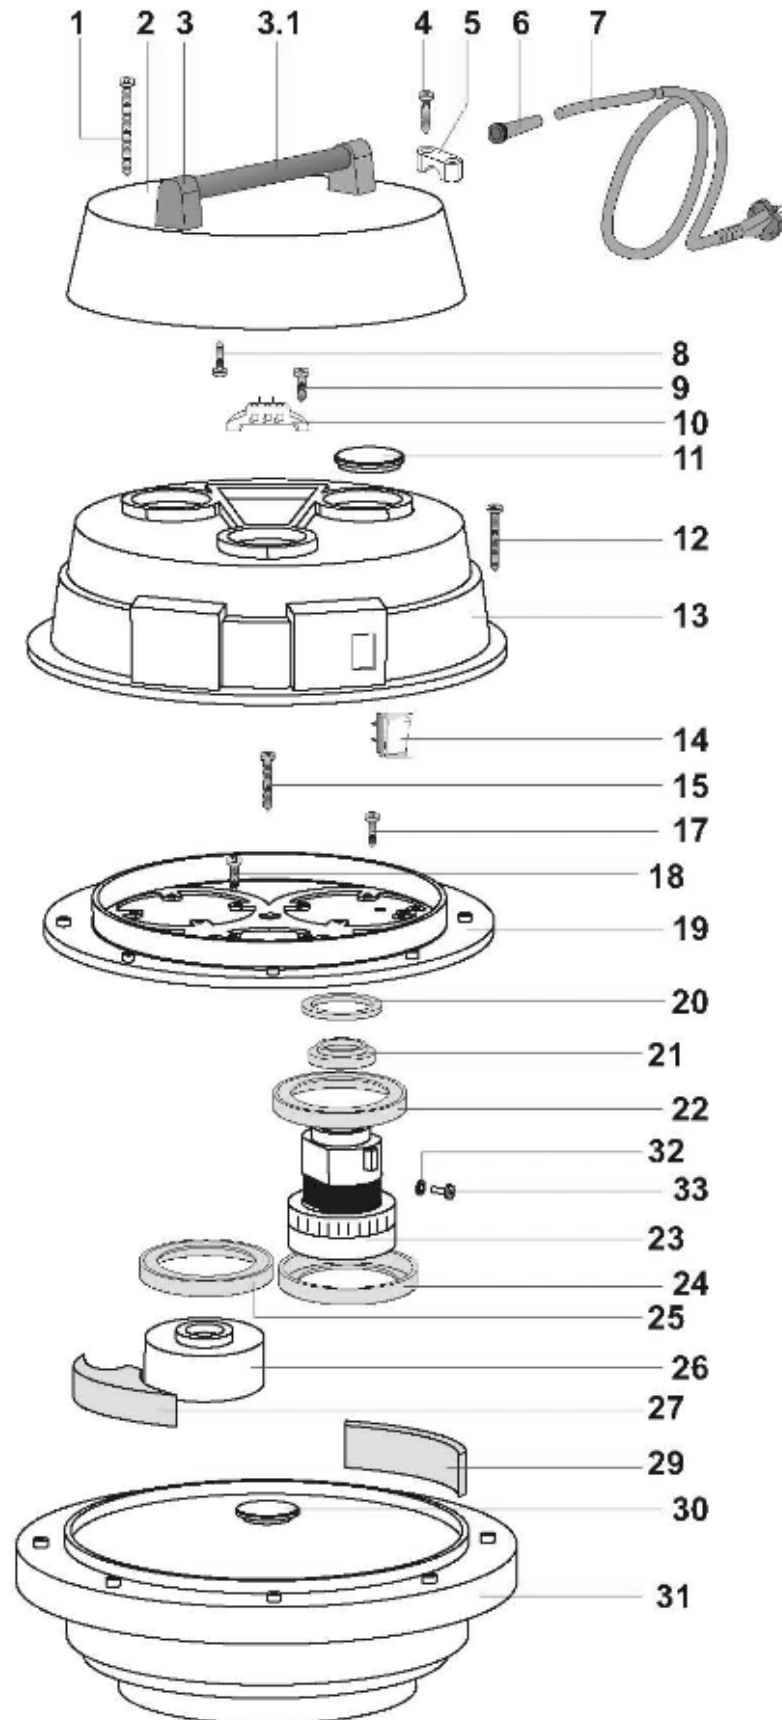

ALPHA 16 MOTOR ASSEMBLY

<u>ITEM</u>	<u>PART NO.</u>	<u>DESCRIPTION</u>	<u>QTY</u>
1	5792461	SCREW – SELF TAP 5.2 X 50	6
2	5790531	TOP MOTOR COVER	1
3	5791461	TRANSPORT HANDLE BRACKET	1
3.1	5792471	HANDLE TUBE	1
4	5791441	SCREW – SELF TAP 5 X 20	2
5	5791041	CORD CLAMP	1
6	5791021	RUBBER STRAIN RELIEF – 120V	1
6	5791021	RUBBER STRAIN RELIEF – 240V	1
7	5794001	CORD 16-3 SJTW 50'	1
7	5793231	CORD – 240V	1
8	5791441	SCREW – SELF TAP 5 X 20	4
9	5797161	SCREW – SELF TAP M5 X 15	2
10	5797571	WIRE TERMINAL	1
11	5791861	COVERING CUP ANTIFLAME	2
12	5792631	SCREW – SELF TAP 5 X 35	8
13	5797551	MOTOR COVER	1
14	5791411	SWITCH	1
15	5791451	SCREW - SELF TAP 5 X 30	1
17	5792611	SCREW – SELF TAP 5 X 25	4
18	5792611	SCREW – SELF TAP 5 X 25	8
19	5791791	MOTOR SEPARATOR	1
20	5791741	WASHER H8 D85 X 65	1
21	5790261	PLASTIC RING FOR MOTOR	1
22	5791721	L GASKET	1
23	5797561	VAC MOTOR – 120V	1
23	5793221	VAC MOTOR – 240V	1
24	5791721	L GASKET	1
25	5791721	L GASKET	2
26	5791871	CAP	2
27	5792311	UPPER TRIANGULAR SPACER	3
29	5790901	GASKET – 50 X 10 X 125	3
30	5791611	BASE CUP	2
31	5790651	LID – 400	1
32	5792651	EXTERNAL STAR LOCK WASHER – 120V ONLY	1
33	5792551	SCREW – M4 X 8 – 120V ONLY	1
	3491851	DECAL, ALPHA 16	1
	3491691	DECAL, LARGE, NSS	1

ALPHA 16 MOTOR ASSEMBLY