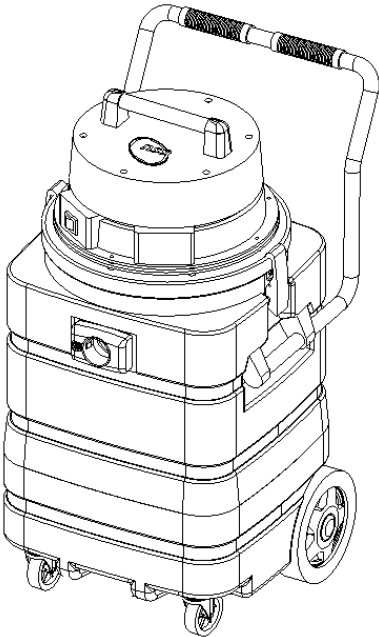

ALPHA 8

ALPHA 24