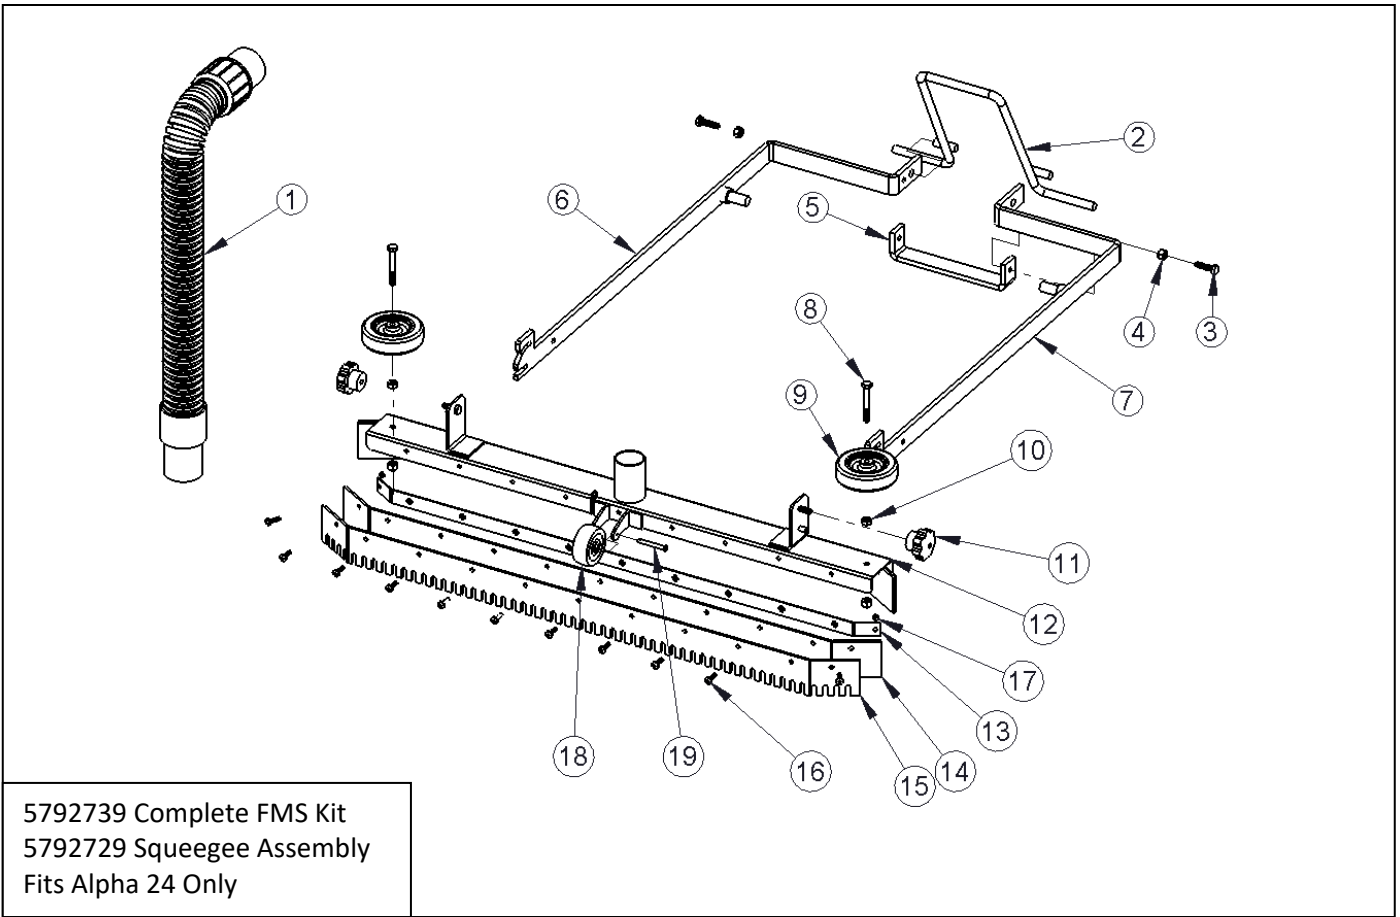

ALPHA 24 SQUEEGEE ASSEMBLY

5792739 Complete FMS Kit
5792729 Squeegee Assembly
Fits Alpha 24 Only

<u>ITEM</u>	<u>PART NO.</u>	<u>DESCRIPTION</u>	<u>QTY</u>
1	5795441	HOSE	1
2	5795161	CROSS BAR	1
3	9121250	1/4-20 X 3/4 HEX BOLT	2
4	9120900	1/4-20 HEX NUT WITH NYLOK INSERT	4
5	5795431	LATCH	1
6	5792681	BRACKET, LIFT-ARM, RIGHT, FMS	1
7	5792691	BRACKET, LIFT-ARM, LEFT, FMS	1
8	9121145	1/4-20 X 2 HEX BOLT	2
9	5795401	WHEEL	2
10	9120920	1/4-20 HEX NUT	2
11	5797991	KNOB	2
12	5792701	HOUSING, FMS SQUEEGEE	1
13	5795381	BLADE SUPPORT	2
14	5795121	SQUEEGEE SOLID	2
15	5795111	SQUEEGEE SLOTTED	2
16	9120430	10-24 X 3/4 ROUND HEAD PHILLIPS SCREW	22
17	9120350	10-24 HEX NUT WITH NYLOK INSERT	4
18	5792741	WHEEL, 2" DIA x 13/16", GREY	1
19	5792761	PIN, CLEVIS W/REUSABLE COTTER	1