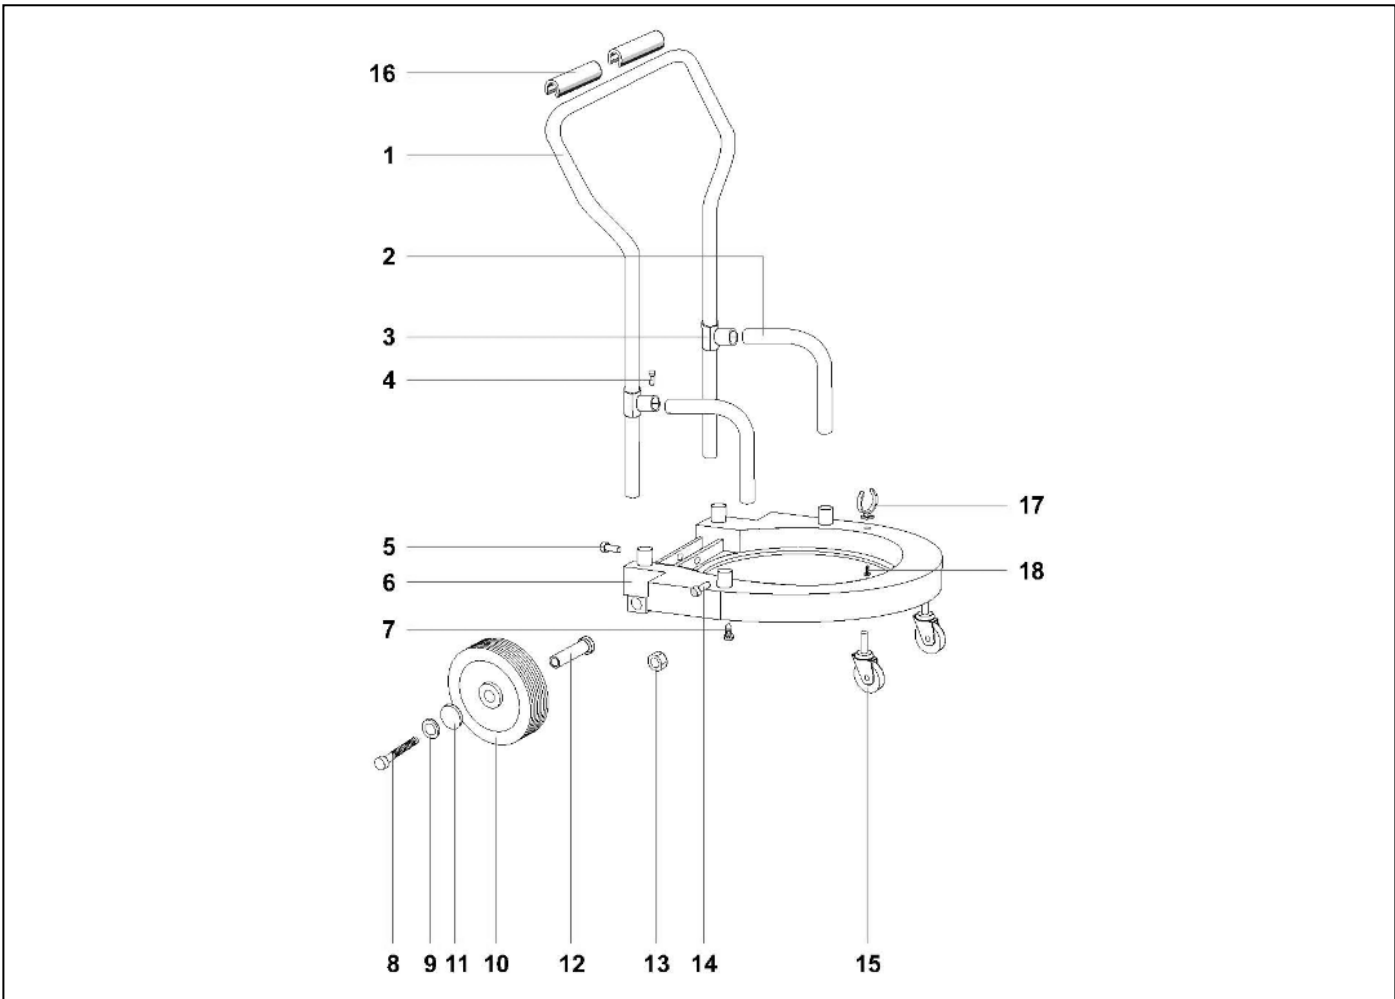

ALPHA 16 DRAIN HOSE ASSEMBLY

<u>ITEM</u>	<u>PART NO.</u>	<u>DESCRIPTION</u>	<u>QTY</u>
1	5796431	DRAIN HOSE PLUG	1
2	5796421	PLUG HOLDING STRAP	1
3	5796391	DRAIN HOSE	1
4	5797641	DRAIN HOSE CONNECTOR RING	1
5	5797651	DRAIN HOSE BARB	1
6	5797661	WASHER	1
7	5796371	DRAIN SEAL GASKET	3
8	5797671	DRAIN HOSE ELBOW	1
9	5796401	HOSE CLAMP	1

ALPHA 16 TRANSPORT ASSEMBLY

<u>ITEM</u>	<u>PART NO.</u>	<u>DESCRIPTION</u>	<u>QTY</u>
1	5797691	HANDLE	1
2	5797701	HANDLE SUPPORT	2
3	5797711	"T" TUBE	2
4	5791621	POP RIVET, 5 X 19	2
5	5791621	POP RIVET, 5 X 19	2
6	5797721	TRANSPORT BASE	1
7	5797161	SCREW – SELF TAP M5 X 14	6
8	5797731	WHEEL BOLT	2
9	5792841	WASHER - M12	2
10	5796311	REAR WHEEL	2
11	5791681	WHEEL CAP	2
12	5797741	WHEEL SPACER	2
13	5797751	SPACING WASHER	2
14	5791621	POP RIVET, 5 X 19	2
15	5797761	CASTER	2
16	5791761	HANDLE GRIPS	2
17	5796411	HOSE CLAMP	1
18	5797161	SCREW – SELF TAP M5 X 14	1

ALPHA 16 TRANSPORT ASSEMBLY