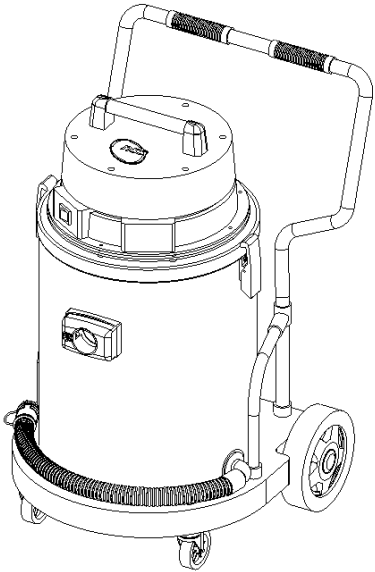

PARTS LIST
ALPHA WET-DRY VACUUMS
ORIGINAL INSTRUCTIONS

ALPHA 16