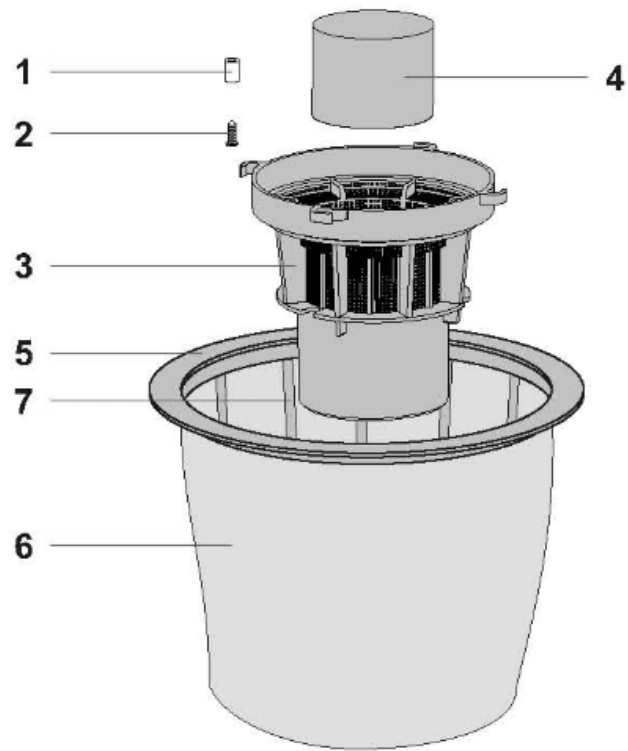

ALPHA 24 FILTER ASSEMBLY

<u>ITEM</u>	<u>PART NO.</u>	<u>DESCRIPTION</u>	<u>QTY</u>
1	5790871	SLEEVE	4
2	5791641	SCREW – SELF TAP M5 X 25	4
3	5797581	FLOAT CAGE	1
4	5792239	FLOAT	1
5	5790281	UPPER FILTER RING	1
6	5790611	POLYESTER FILTER	1
7	5790601	LOWER BASKET	1