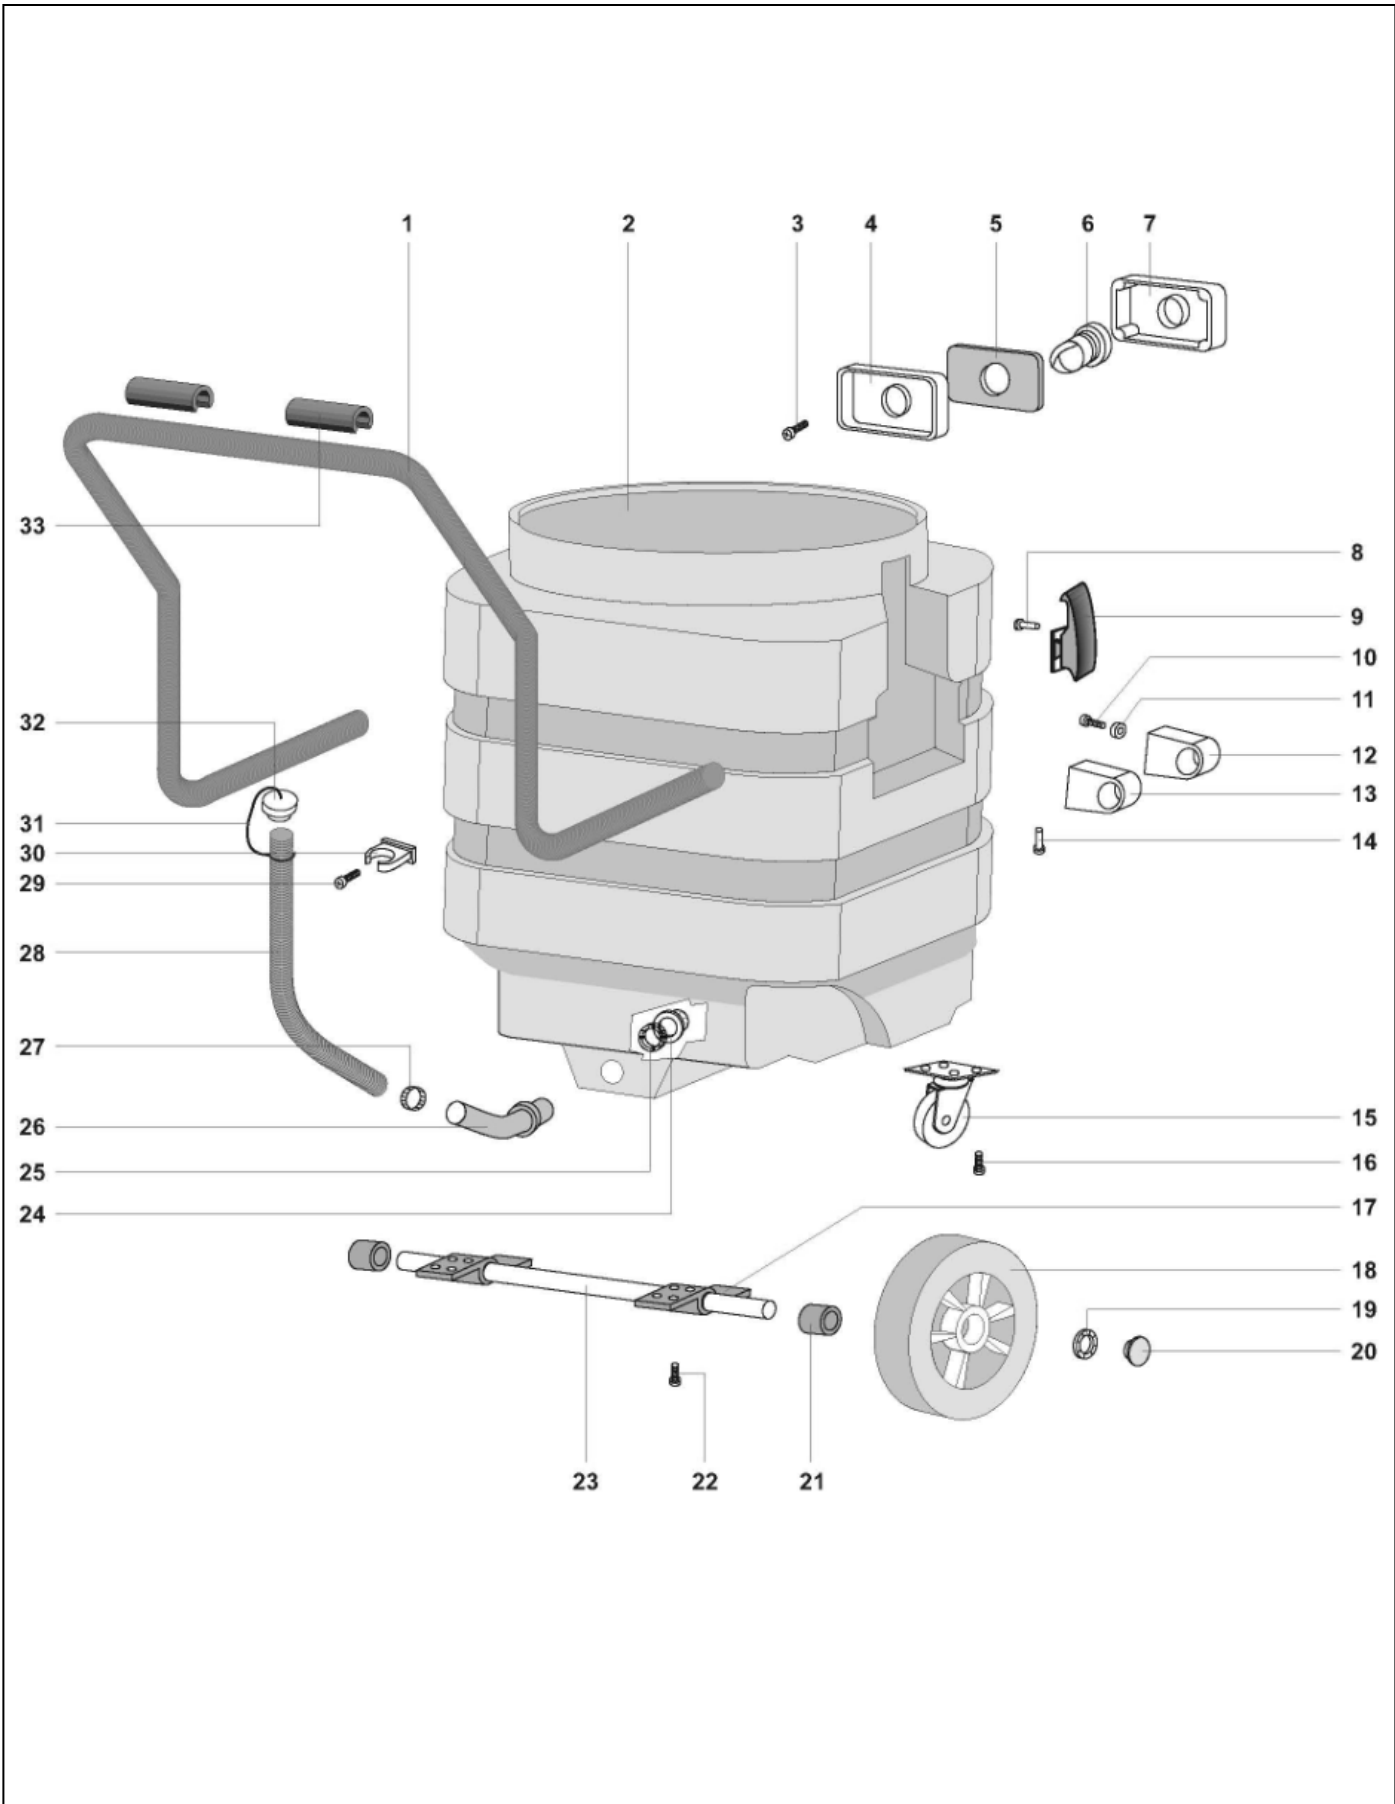

ALPHA 24 TANK ASSEMBLY

<u>ITEM</u>	<u>PART NO.</u>	<u>DESCRIPTION</u>	<u>QTY</u>
1	5796251	TRANSPORT HANDLE	1
2	5796261	TANK	1
3	5791451	SCREW – SELF TAP M5 X 30	4
4	5796281	INTAKE SUPPORT	1
5	5791251	INTAKE GASKET	1
6	5793381	INTAKE DEFLECTOR	1
7	5796031	PLASTIC INTAKE COMPLETE	1
8	5792671	LID CLAMP RIVET	4
9	5792531	LID CLAMP	2
10	5792631	SCREW – SELF TAP M5 X 35	8
11	5792661	PLASTIC WASHER	8
12	5791461	HANDLE BRACKET	2
13	5796291	PASSING HANDLE BRACKET	2
14	5791621	POP RIVET – 5 X 19	2
15	5796301	PLASTIC CASTER	2
16	5792581	SCREW – SELF TAP 4 X 15	8
17	5796331	TANK SUPPORT BRACKET	2
18	5796311	REAR WHEEL	2
19	5796351	SNAP RING	2
20	5791681	WHEEL CAP	2
21	5796341	WHEEL SPACER	2
22	5791441	SCREW – SELF TAP M5 X 20	8
23	5796321	WHEEL AXLE	1
24	5796381	DRAIN HOSE CONNECTOR	1
25	5796371	DRAIN SEAL GASKET	1
26	5796361	DRAIN HOSE BARB	1
27	5796401	HOSE CLAMP	1
28	5796391	DRAIN HOSE	1
29	5798141	SCREW – SELF TAP M5 X 20	1
30	5796411	HOSE CLAMP MOUNT RING	1
31	5796421	PLUG HOLDING STRAP	1
32	5796431	DRAIN HOSE PLUG	1
33	5791761	HANDLE GRIPS	2

ALPHA 24 TANK ASSEMBLY