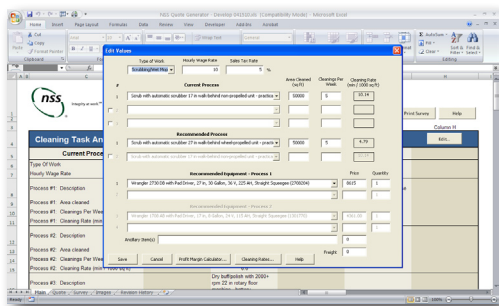

# Your job just got easier.

The NSS Quote Generator is online RIGHT NOW.

Go from zero to quote in under 5 minutes.

- Easy to use forms and menus
- Works with Excel 2000 or higher
- Automatically calculates Return on Investment
- Automatically calculates Lease Payments
- Fully customizable to your business
- Online tutorial to help you get started