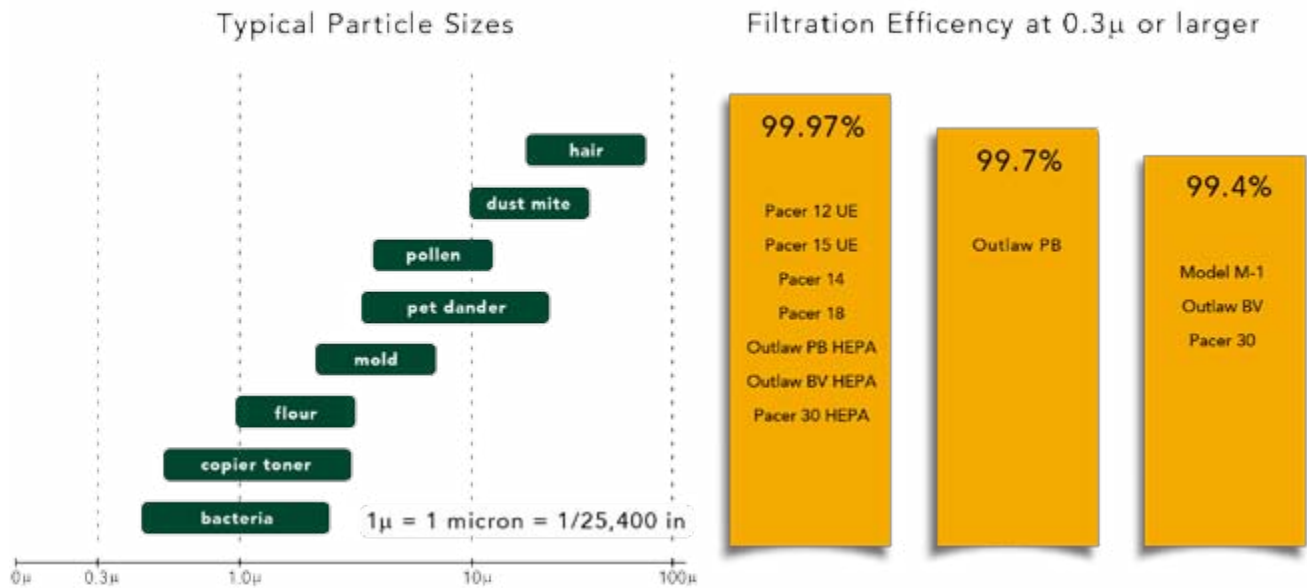

Vacuum Filtration

NSS carpet vacuums rely on top quality vacuum bags to capture dirt and keep it where it belongs. We use the best filter media available to trap dirt, dust and pollen down to 0.3 microns for better indoor air quality.