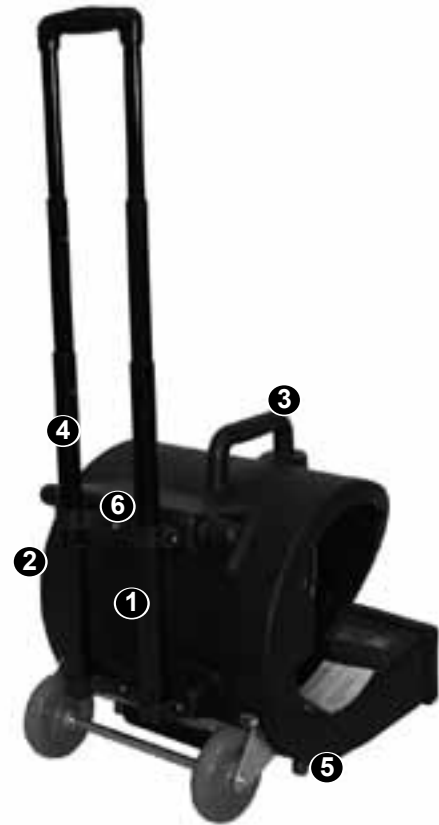

- Aero Plus, with its three speeds, moves large volumes of air across the floor, accelerating drying and reducing the time any area is out of service.
- Adjustable to four positions, the Aero Plus allows you to direct the airflow exactly where you want it. The dryer is so versatile it can be used to dry carpeting, bare floors, floor finish, upholstered furniture, and even ceilings.
- Stackable, it can be used in tandem with other units to further decrease drying time.
- The Aero Plus' sturdy, rotocast polyethylene housing features a convenient, balanced handle that makes transport easy.
- Weighing 35 pounds, the Aero Plus can be easily positioned to maximize drying power.
- An optional wheel carriage and telescoping handle make transporting the Aero Plus easy.

Construction

Body	Rotocast polyethylene housing
Cord - 120V	34 ft (10.4 m), 18-3 SJT
Cord - 240V	50 ft (15.4 m), H05VV1.5x3 SHUKO

Sound Level 66 dBA

Dimensions

Length	20 in (50.8 cm)
Height	19 in (48.3 cm)
Width	16.25 in (41.3 cm)

Weight

Machine	35 lbs (15.9 kg)
Shipping	39.5 lbs (17.9 kg)

Shipping Class 85

Warranty 1 year / 10 years poly parts

- 1 Rotocast polyethylene body will stand up to years of heavy-duty use.
- 2 Built-in screen protects fingers from entering the oversized fan.
- 3 Convenient carrying handle makes transport easy.
- 4 Optional telescoping transport handle and wheel carriage make transport easy.
- 5 Four position settings let the operator adjust the Aero Plus flat for carpets, up slightly for floor finish, 45° for furniture, and 90° for ceilings.
- 6 Built-in cord wrap keeps the power cord safely out of the way during storage.